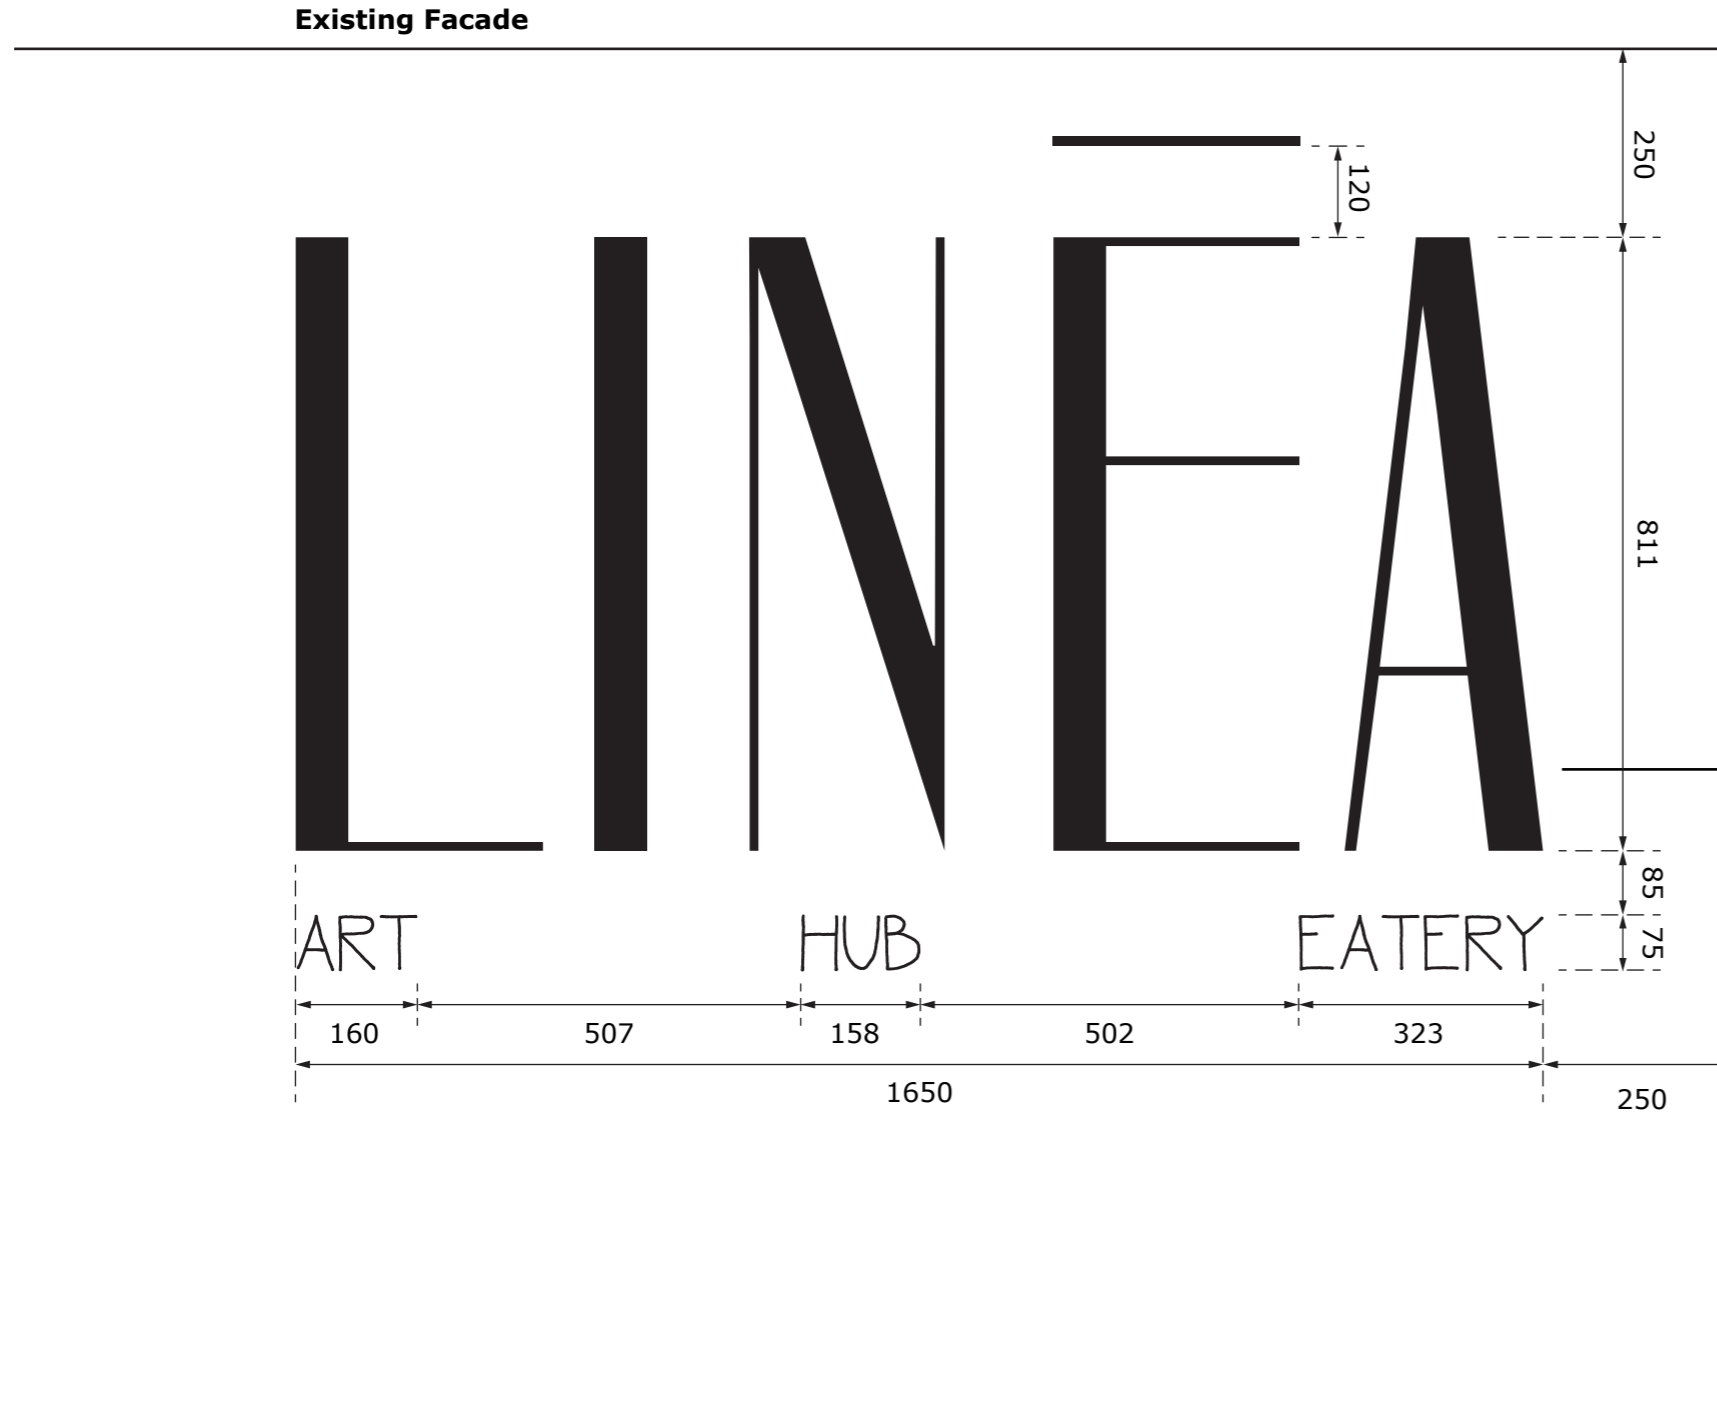

Outdoor Signage

Scale 1:100

Backlit Signage Specifics

Mock Reference

©2025 MONO STUDIO. ALL RIGHTS RESERVED.

DEVELOPED BY
MONO STUDIO

Note:
Do not Scale From the Design
Follow Written Dimension.
All Dimension are in mm unless
otherwise stated or specified
as noted

Revision History	
00	
01	
02	
03	
04	
05	

Client/project Name:
LINEA

Design Input Ref & Date:
Computer File Ref:
250903-LIN-Outdoor-sign
Design By:
Date: 03 SEP 2025
Scale & Sheet : 1:100
Prepared By: