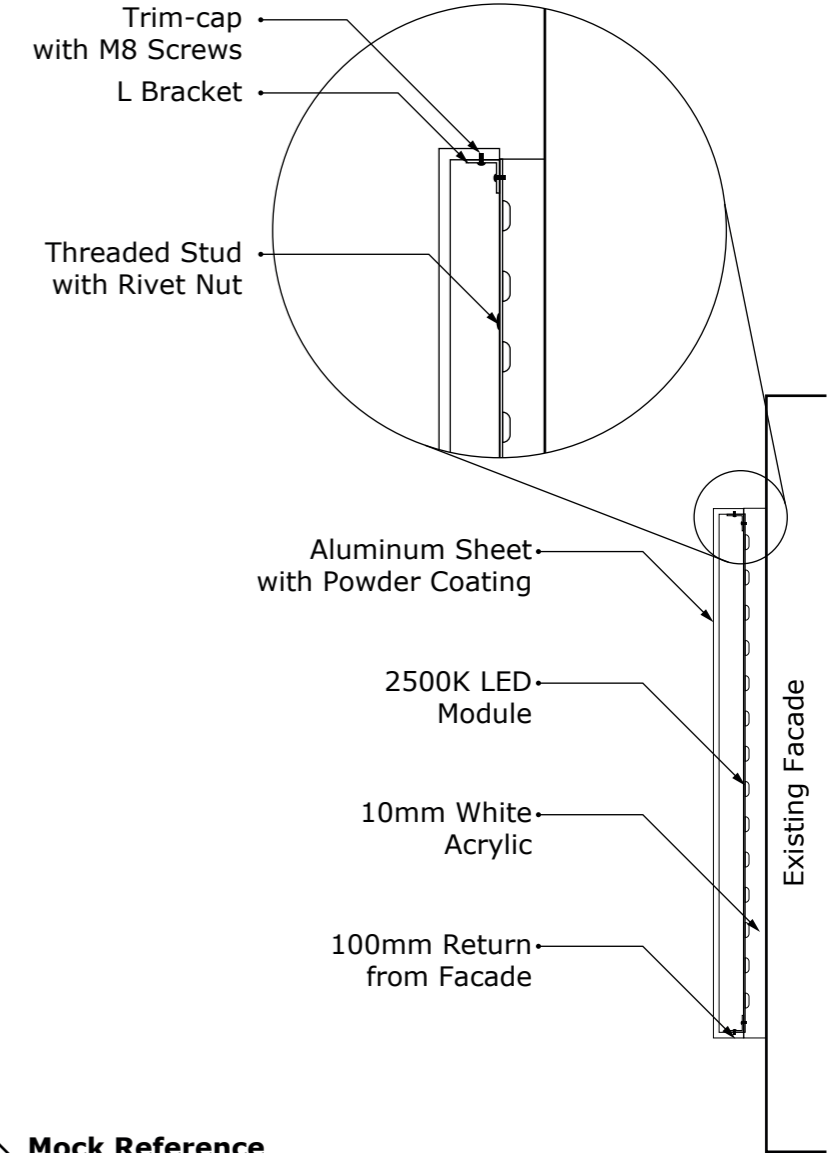

Outdoor Signage

Scale 1:100

Backlit Signage Specifics

Mock Reference

©2025 MONO STUDIO. ALL RIGHTS RESERVED.

DEVELOPED BY
MONO STUDIO

Note:
Do not Scale From the Design
Follow Written Dimension.
All Dimension are in mm unless
otherwise stated or specified
as noted

Revision History	
00	
01	
02	
03	
04	
05	

Client/project Name:
LINEA

Design Input Ref & Date:
Computer File Ref:
250903-LIN-Outdoor-sign
Design By:
Date: 03 SEP 2025
Scale & Sheet : 1:100
Prepared By: